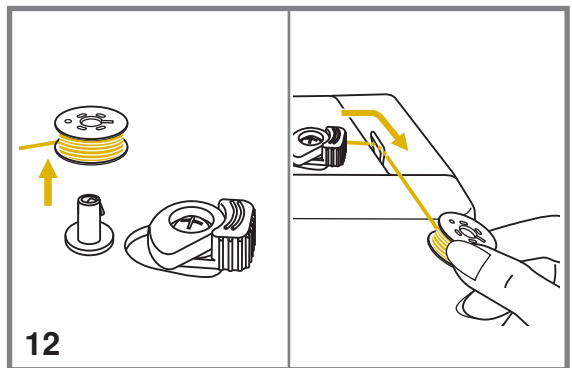

Baby Lock Consumer Helpline: 800-313-4110
www.babylock.com

Refer to the instruction and reference guide for detailed instructions.

CONTENTS

Winding and inserting the bobbin.....	2-4
Upper threading	5-6
Operation panel.....	7
Memory function.....	8-11
Save pattern's memo.....	12
Summary of stitch patterns	13-14
Group A patterns "  " -94	13
Group B patterns "  " -51	13
Group C patterns "  " -77	13
Block style group "  " patterns -97	14
Script style group "  " patterns -97	14
Outline style group "  " patterns -97	14

WINDING AND INSERTING THE BOBBIN

WINDING AND INSERTING THE BOBBIN

WINDING AND INSERTING THE BOBBIN

UPPER THREADING

UPPER THREADING

OPERATION PANEL

■ Stitch selection key

■ Number key