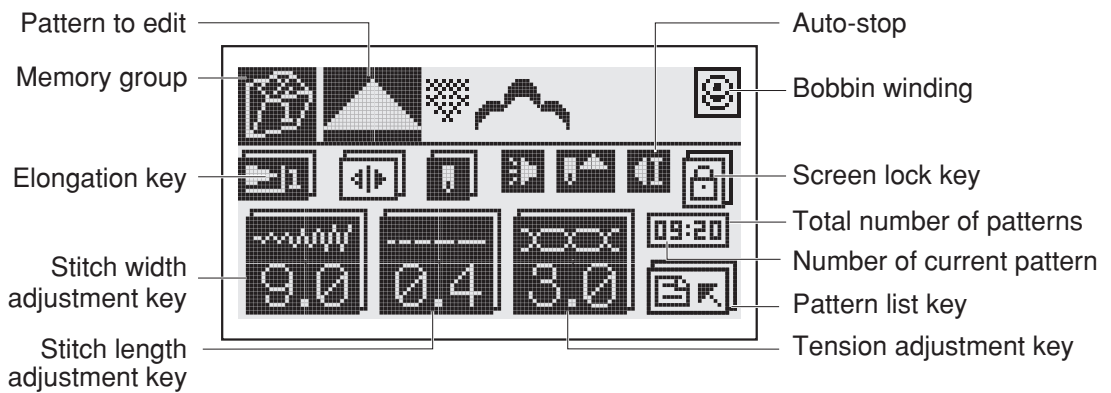

MEMORY FUNCTION