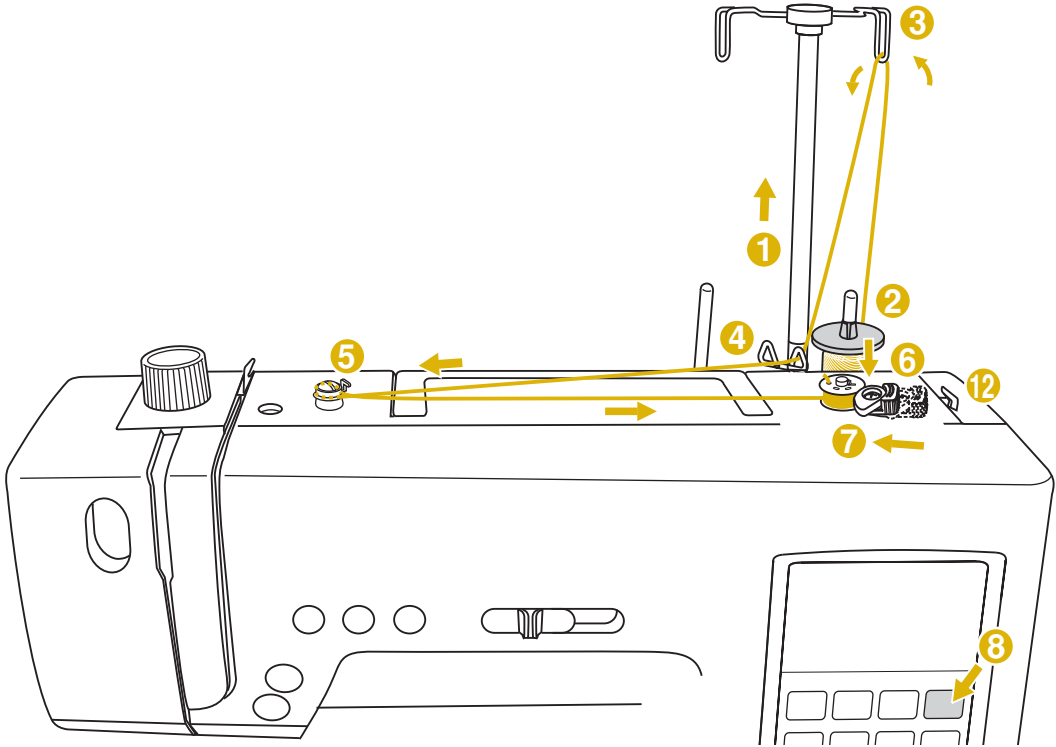

Baby Lock Consumer Helpline: 800-313-4110
www.babylock.com

Refer to the instruction and reference guide for detailed instructions.

CONTENTS

Winding and inserting the bobbin.....	2-4
Upper threading	5-6
Operation panel.....	7
Memory function.....	8-11
Save pattern's memo.....	12
Summary of stitch patterns	13-14
Group A patterns "  " -94	13
Group B patterns "  " -51	13
Group C patterns "  " -77	13
Block style group "  " patterns -97	14
Script style group "  " patterns -97	14
Outline style group "  " patterns -97	14

WINDING AND INSERTING THE BOBBIN

WINDING AND INSERTING THE BOBBIN

WINDING AND INSERTING THE BOBBIN

UPPER THREADING

UPPER THREADING

OPERATION PANEL

■ Stitch selection key

■ Number key